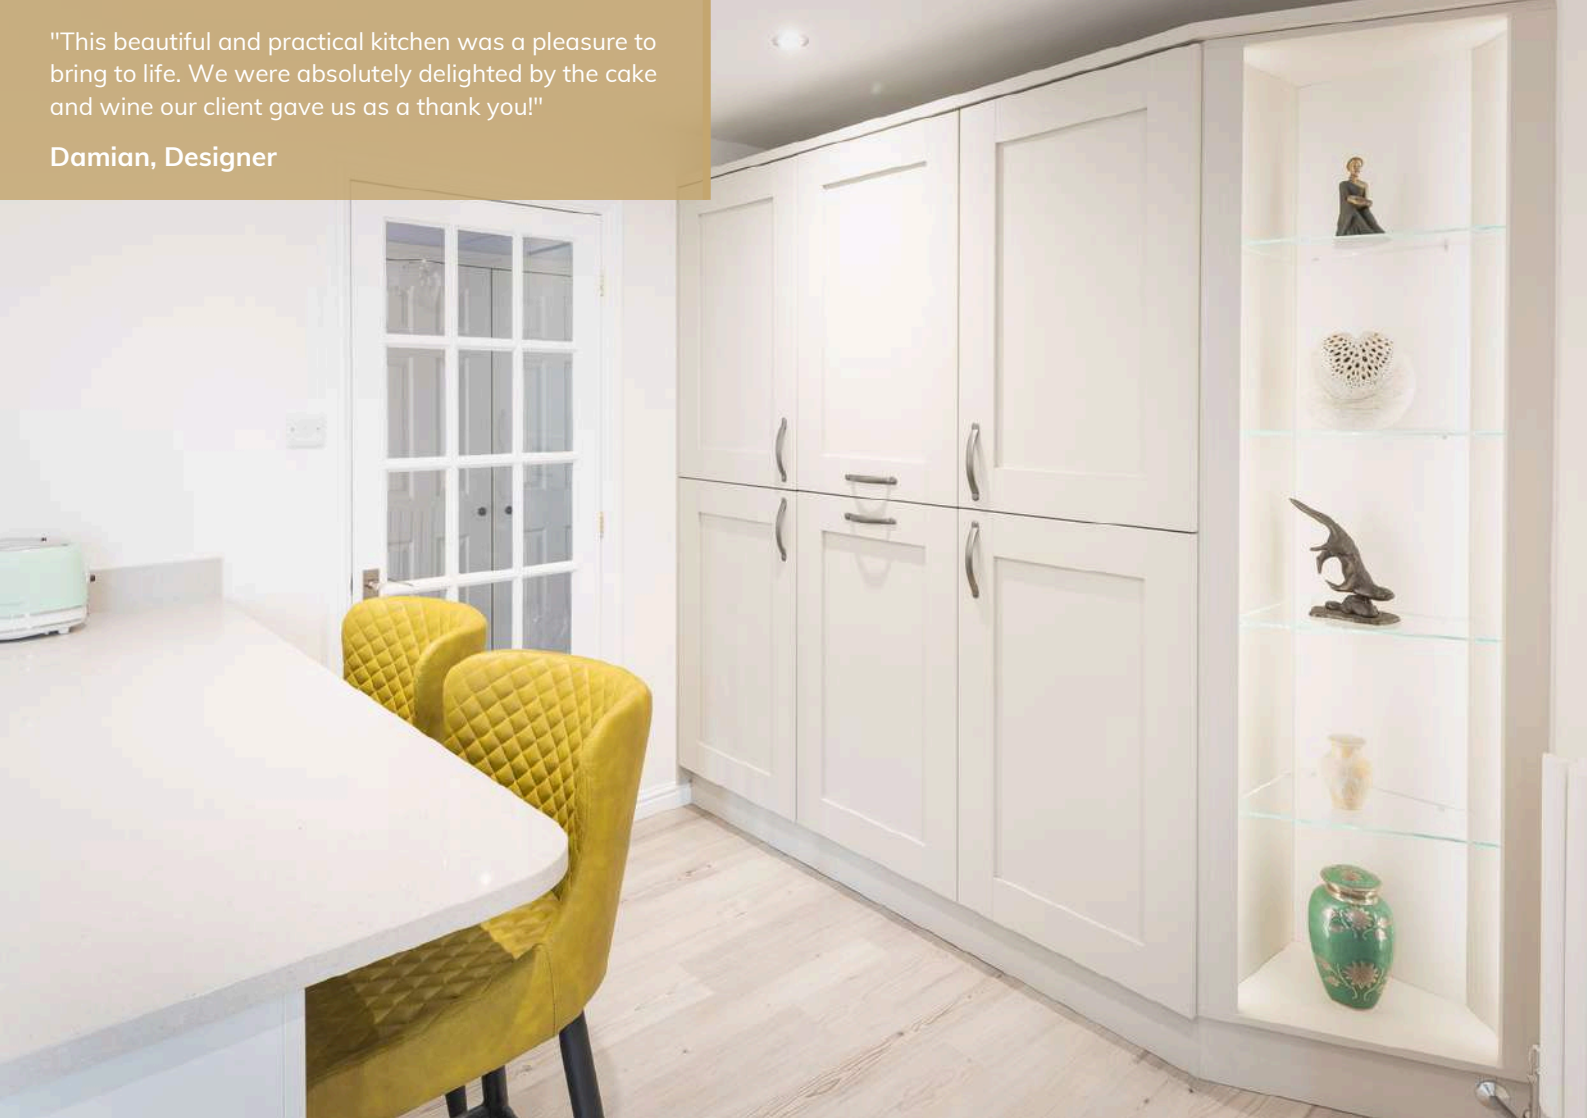

"This beautiful and practical kitchen was a pleasure to bring to life. We were absolutely delighted by the cake and wine our client gave us as a thank you!"

Damian, Designer