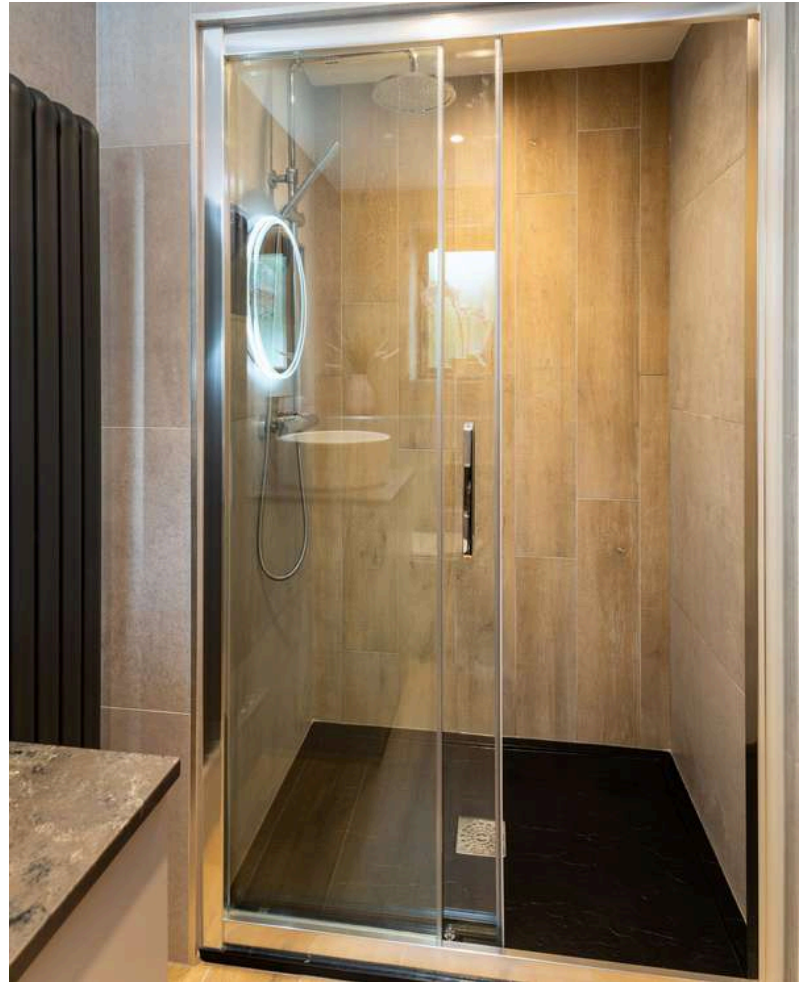

Calming Bathroom With Natural Finishes

A combination of calming natural textures, muted colours and sleek, uncluttered fixtures bring a tranquil feel to this plush Sidmouth bathroom.

A stylish designer radiator, chic round basin, eye-catching mirror, and elegant shower cubicle deliver exceptional style and functionality. They give this interior a trendy yet timeless modern look. Plus, they are highly practical to use and maintain.

Our Sidmouth clients were very excited to try out their gorgeous new bathroom for the first time.